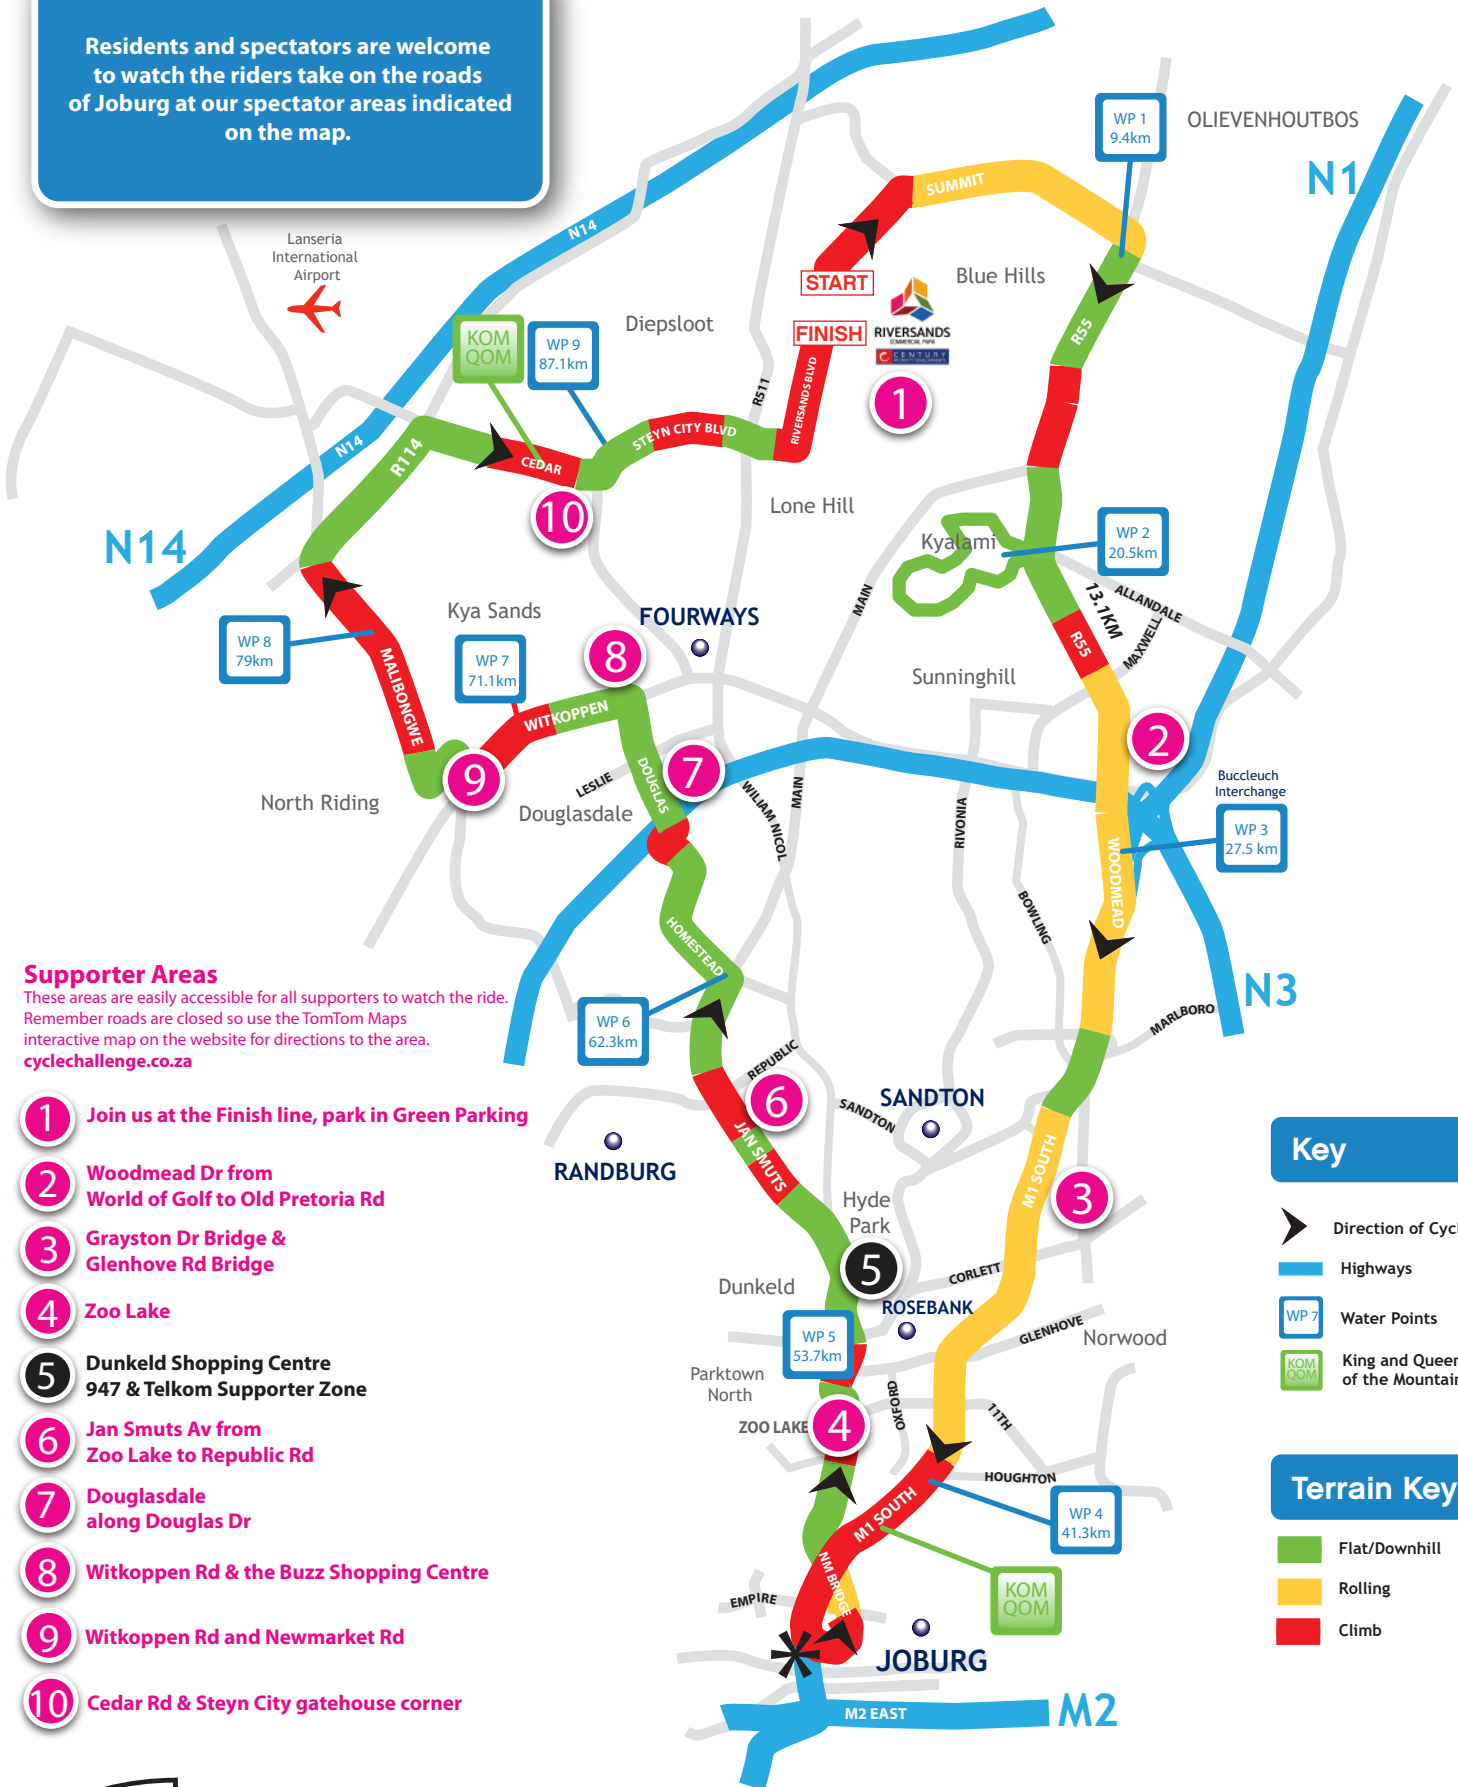

Residents and spectators are welcome to watch the riders take on the roads of Joburg at our spectator areas indicated on the map.

Supporter Areas

These areas are easily accessible for all supporters to watch the ride. Remember roads are closed so use the TomTom Maps interactive map on the website for directions to the area. cyclechallenge.co.za

- 1 Join us at the Finish line, park in Green Parking
- 2 Woodmead Dr from World of Golf to Old Pretoria Rd
- 3 Grayston Dr Bridge & Glenhove Rd Bridge
- 4 Zoo Lake
- 5 Dunkeld Shopping Centre 947 & Telkom Supporter Zone
- 6 Jan Smuts Av from Zoo Lake to Republic Rd
- 7 Douglasdale along Douglas Dr
- 8 Witkoppen Rd & the Buzz Shopping Centre
- 9 Witkoppen Rd and Newmarket Rd
- 10 Cedar Rd & Steyn City gatehouse corner

Key

- Direction of Cyclists
- Highways
- Water Points
- King and Queen of the Mountain

Terrain Key

- Flat/Downhill
- Rolling
- Climb